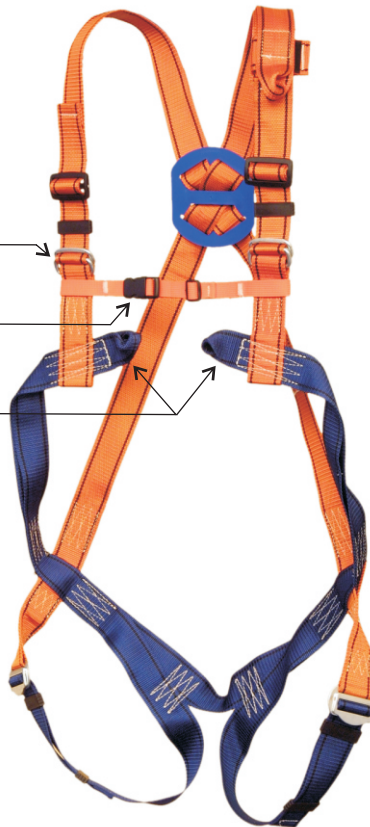

# Harnais de sécurité

dorsal anchorage point

regulating buckle  
connecting and regulating buckle

front anchorage point

connecting and regulating buckle

## P-30 SAFETY HARNESS

EN 361

Ref.: AB 130 01

Harness with front and dorsal anchorage point.

Size: M-XL - 1000g  
XXL - 1060g

Separate regulation for legs and shoulders straps.

Also certificate with automatic alu buckles

## P-50 SAFETY HARNESS

EN 361 EN 358

Ref.: AB 150 01

Harness with front and dorsal anchorage point.

Work positioning belt.

Size: M-XL - 1460g  
XXL - 1600g

Separate regulation for legs and shoulders straps.

Also certificate with automatic alu buckles

dorsal anchorage point

regulating buckle  
connecting and regulating buckle

front anchorage point

side attaching point

connecting and regulating buckle

connecting and regulating buckle