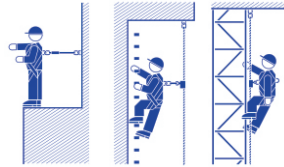

# Harnais de sécurité

dorsal anchorage point

regulating buckle  
connecting and regulating buckle

front anchorage point

connecting and regulating buckle

## P-30 SAFETY HARNESS

EN 361

Ref.: AB 130 01

Harness with front and dorsal anchorage point.

Size: M-XL - 1000g  
XXL - 1060g

Separate regulation for legs and shoulders straps.

Also certificate with automatic alu buckles

## P-50 SAFETY HARNESS

EN 361 EN 358

Ref.: AB 150 01

Harness with front and dorsal anchorage point.

Work positioning belt.

Size: M-XL - 1460g  
XXL - 1600g

Separate regulation for legs and shoulders straps.