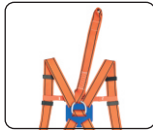

# Harnais de sécurité

dorsal anchorage point

regulating buckle  
connecting and regulating buckle

front anchorage point

connecting and regulating buckle

## P-30 SAFETY HARNESS

EN 361

Ref.: AB 130 01

Harness with front and dorsal anchorage point.

Size: M-XL - 1000g  
XXL - 1060g

Separate regulation for legs and shoulders straps.

Also certificate with automatic alu buckles