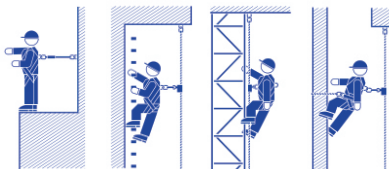

## P-50 SAFETY HARNESS

EN 361 EN 358

Ref.: AB 150 01

Harness with front and dorsal anchorage point.

Work positioning belt.

Size: M-XL - 1460g  
XXL - 1600g

Separate regulation for legs and shoulders straps.

Also certificate with automatic alu buckles

dorsal anchorage point

regulating buckle  
connecting and regulating buckle

front anchorage point

side attaching point

connecting and regulating buckle

connecting and regulating buckle