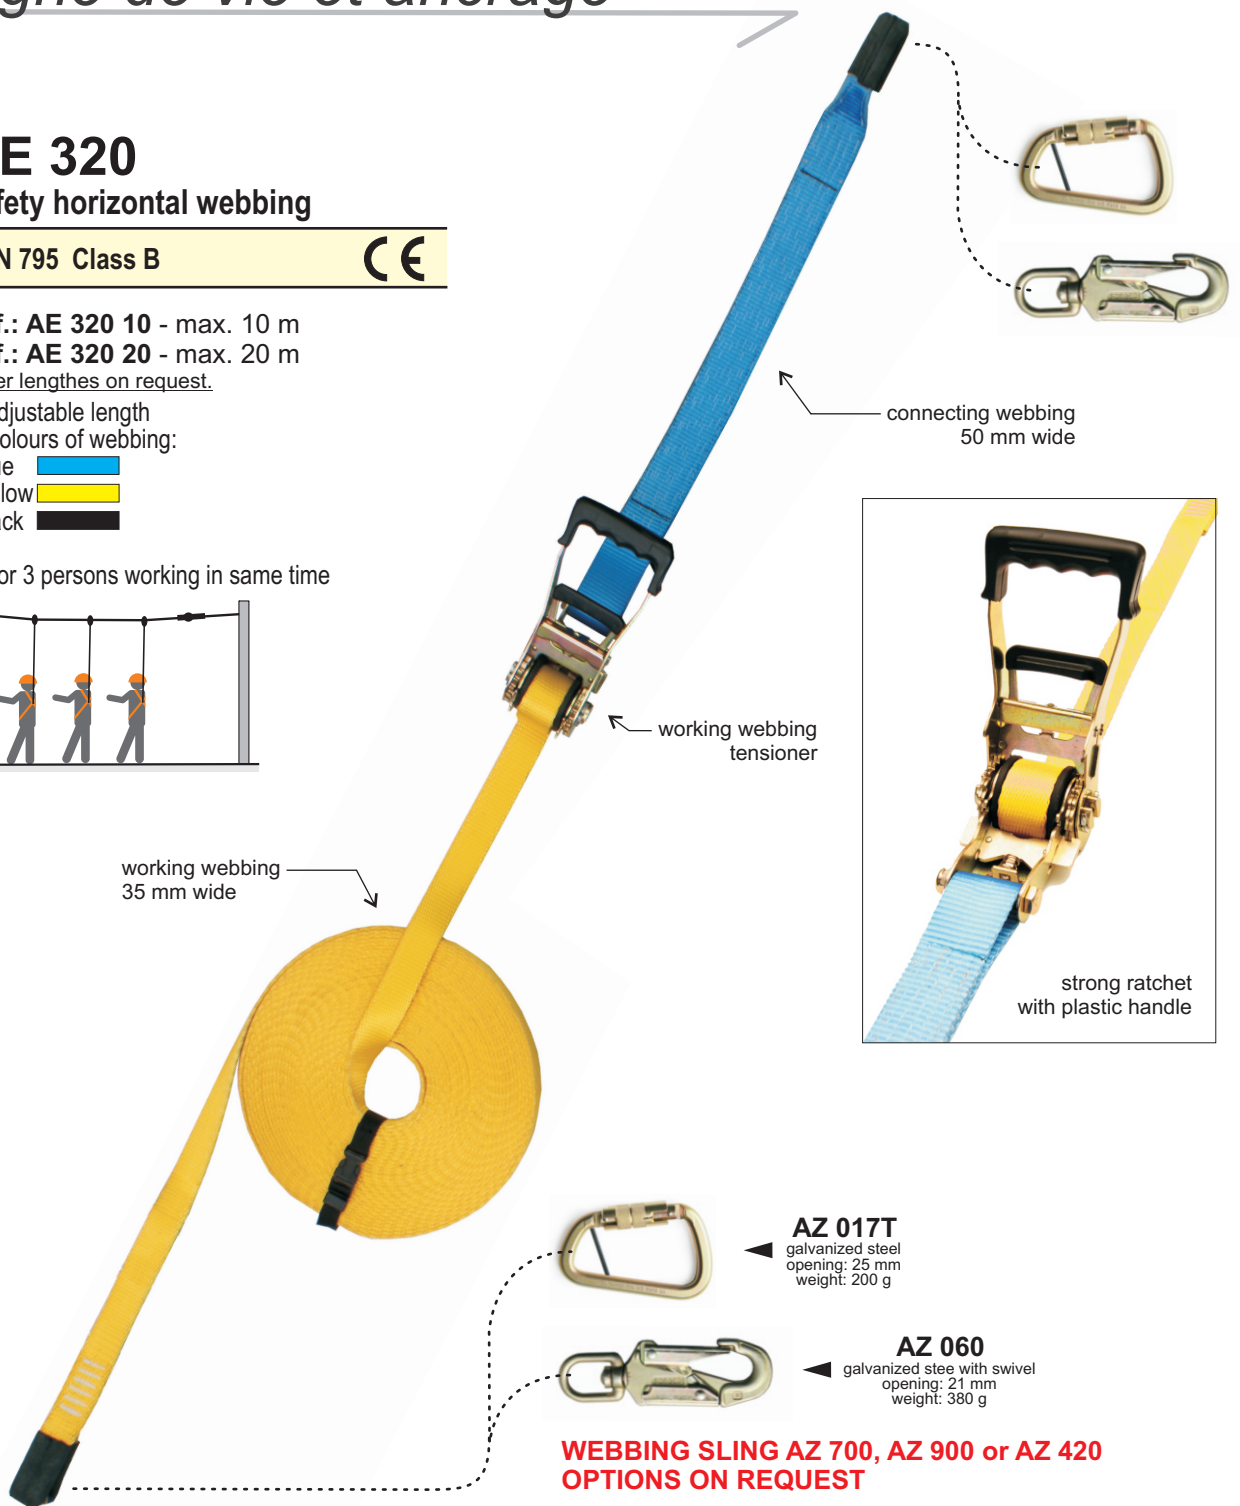

Ligne de vie et ancrage

AE 320

safety horizontal webbing

EN 795 Class B

Ref.: AE 320 10 - max. 10 m

Ref.: AE 320 20 - max. 20 m

Other lengths on request.

1. Adjustable length
2. Colours of webbing:
 - blue
 - yellow
 - black

3. For 3 persons working in same time

**WEBBING SLING AZ 700, AZ 900 or AZ 420
OPTIONS ON REQUEST**

SETS PROPOSITION

Sewed bag for AE 320 - sewed to connecting webbing

Separate bag for AE 320 made of PVC

ref.: AX 050
Other colours of the bags on request

ref.: AX 011
Other colours of the bags on request